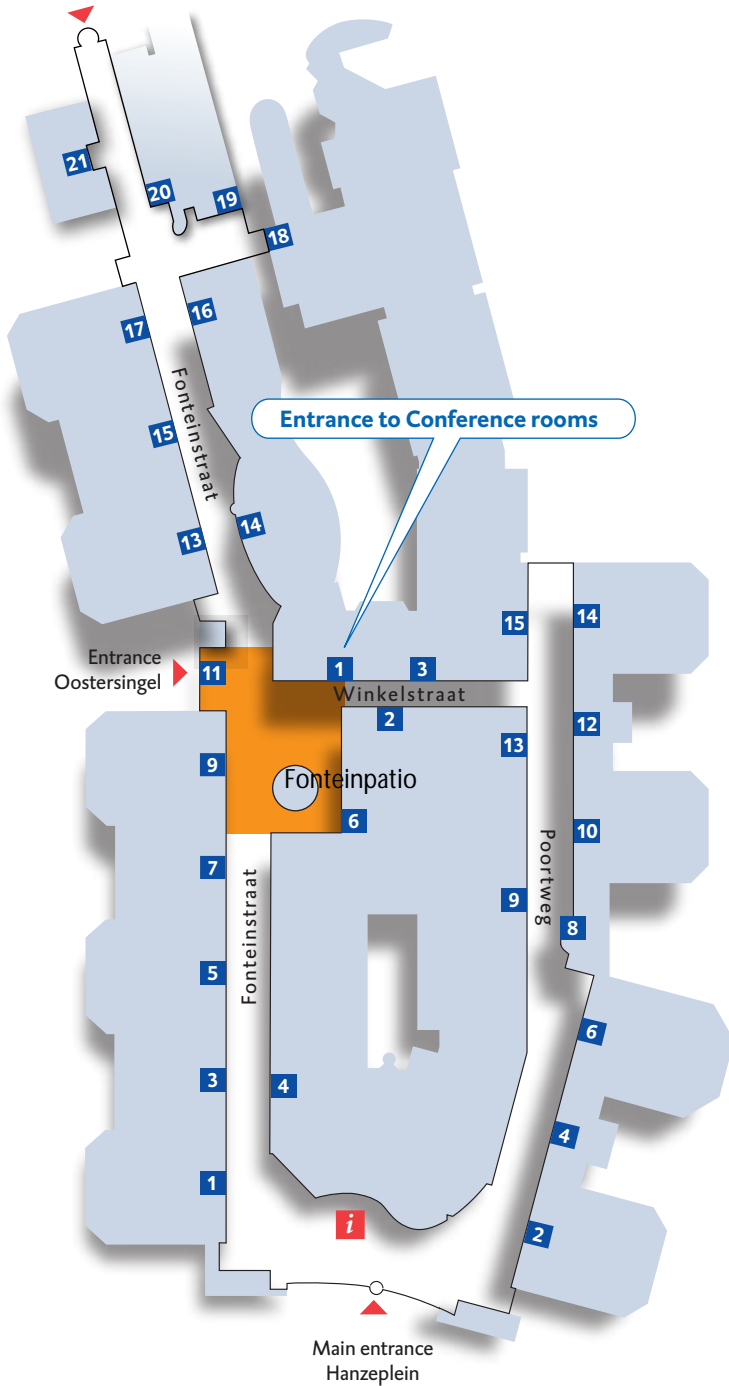

UMCG Locations

Entering the UMCG Main Entrance (Hanzeplein) walk to the Fonteinpatio.

Turn right and take at 'Winkelstraat 1' the stairs/elevator to the first floor for the Blue Patio or the second floor for the Red Room.

Blauwe Patio / Blue Patio: first floor
Rode Zaal / Red Room: second floor